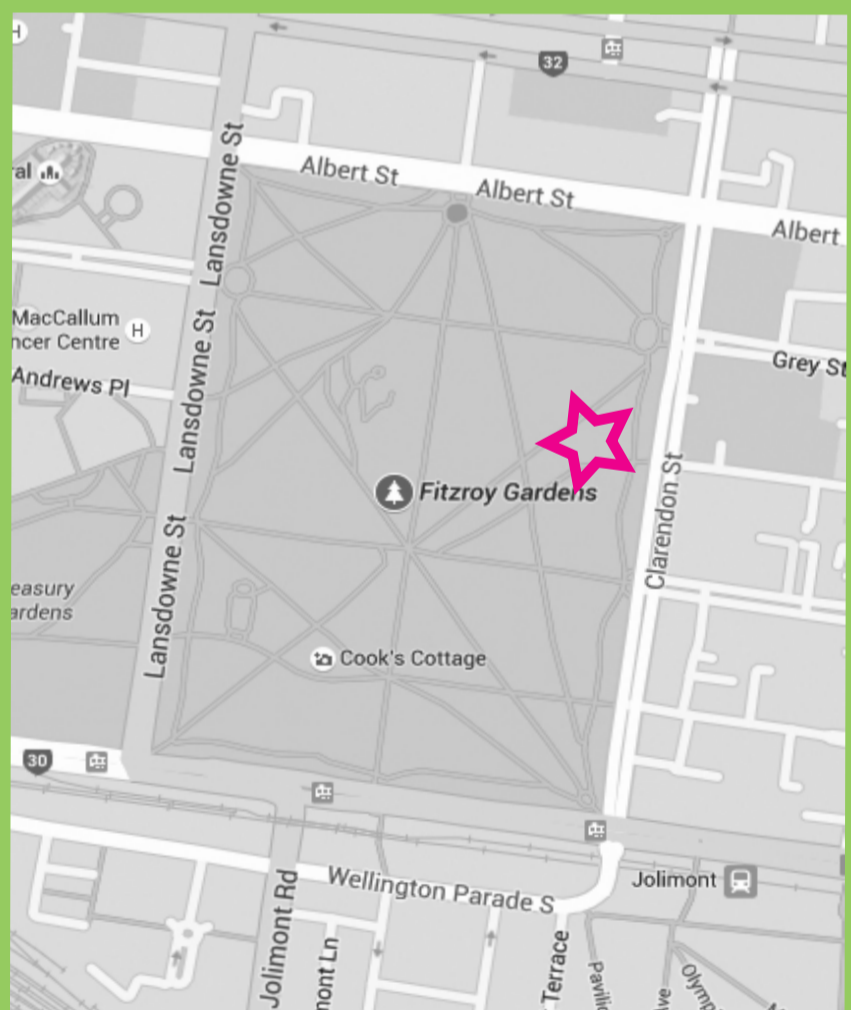

AYM end of year picnic!

Date: Sunday 3rd December

Time: 12.00 midday onwards

Location: Fitzroy Gardens (see map)

Please bring along some food to share...(& your own cup and plate)

Come and join us under the trees in the Fitzroy Gardens and enjoy a relaxing afternoon with fellow yogis.

Everyone welcome; friends, partners, babies, children, dogs...

See you there!

ASHTANGA YOGA MELBOURNE

www.ashtangayogamelbourne.com.au

L.1, 167 Flinders Lane